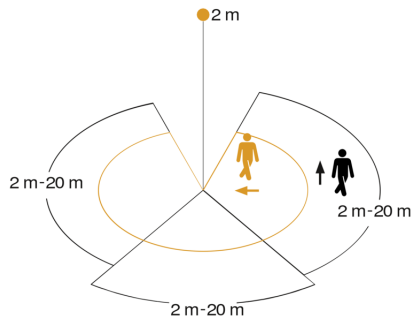

sensIQ S

V3 white

EAN 4007841 059613

Article number 059613

Technical specifications

Type	Motion detectors
Dimensions (L x W x H)	128 x 114 x 74 mm
Sensor Technology	passive infrared
Application, place	Indoors, Outdoors
Installation site	wall, corner
Installation	Surface wiring
Mounting height	2 – 5,00 m
Reach, radial	r = 4 m (42 m ²)
Reach, tangential	r = 20 m (1047 m ²)
Reach, detail	Reach adjustable from 2 - 20 m in 3 directions (100° in each)
Detection angle	300 °
Angle of aperture	180 °
Optimum mounting height	2 m
Mechanical scalability	Yes
Sneak-by guard	Yes
Capability of masking out individual segments	Yes
Electronic scalability	No
Twilight setting TEACH	Yes

Accessories

EAN 4007841 608835 Corner wall mount sensIQ S

sensIQ S

V3 white

EAN 4007841 059613

Article number 059613

Detection Zone

Mögliche Montagehöhe: 2,00 m – 5,00 m

Orange: radial

Schwarz: tangential

3 skallerbare Zonen

Dimension Drawing